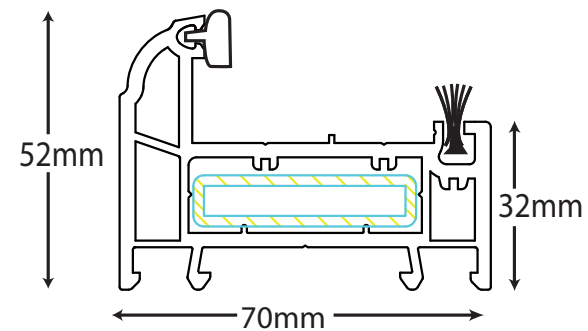

DOOR OUTER FRAME
THRESHOLD
CILL
FRAME EXTENSIONS
COUPLING BAR

CLASSIC FRENCH DOORS
CLASSIC DIMENSIONS
CENTER SEAL
HINGE BOLTS
RESTRICTOR
DOOR OUTER FRAME
THRESHOLD
CILL
FRAME EXTENSIONS
COUPLING BAR

LARGE PVC THRESHOLD

OPEN IN ALI THRESHOLD

If the threshold is used with a Pvc cill the cill **MUST** be

reinforced

SLIM PVC THRESHOLD

OPEN OUT ALI THRESHOLD

If the threshold is used with a Pvc cill the cill **MUST** be the 150mm large bed and be reinforced.

- CLASSIC FRENCH DOORS
- CLASSIC DIMENSIONS
- CENTER SEAL
- HINGE BOLTS
- RESTRICTOR
- DOOR OUTER FRAME
- THRESHOLD
- CILL
- FRAME EXTENSIONS
- COUPLING BAR

LARGE OUTER FRAME

SLIM OUTER FRAME

- CLASSIC FRENCH DOORS
- CLASSIC DIMENSIONS
- CENTER SEAL
- HINGE BOLTS
- RESTRICTOR
- DOOR OUTER FRAME
- THRESHOLD
- CILL
- FRAME EXTENSIONS
- COUPLING BAR