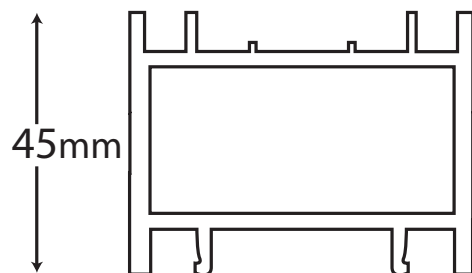

45mm FRAME EXTENSIONS

- CLASSIC FRENCH DOORS
- CLASSIC DIMENSIONS
- CENTER SEAL
- HINGE BOLTS
- RESTRICTOR
- DOOR OUTER FRAME
- THRESHOLD
- CILL
- FRAME EXTENSIONS
- COUPLING BAR