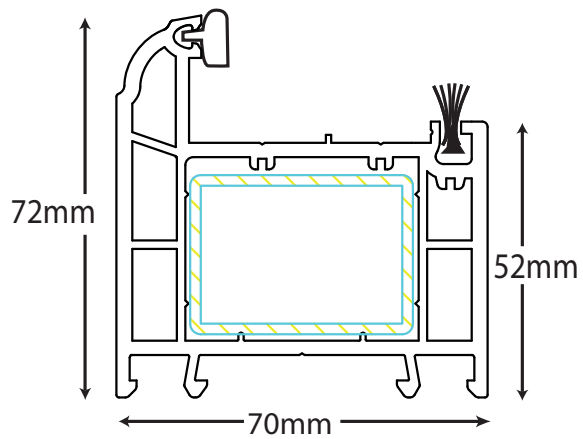

DOOR OUTER FRAME
THRESHOLD
CILL
FRAME EXTENSIONS
COUPLING BAR

CLASSIC FRENCH DOORS
CLASSIC DIMENSIONS
CENTER SEAL
HINGE BOLTS
RESTRICTOR
DOOR OUTER FRAME
THRESHOLD
CILL
FRAME EXTENSIONS
COUPLING BAR

LARGE PVC THRESHOLD

OPEN IN ALI THRESHOLD

If the threshold is used with a Pvc cill the cill **MUST** be

reinforced

SLIM PVC THRESHOLD

OPEN OUT ALI THRESHOLD

If the threshold is used with a Pvc cill the cill **MUST** be the 150mm large bed and be reinforced.

- CLASSIC FRENCH DOORS
- CLASSIC DIMENSIONS
- CENTER SEAL
- HINGE BOLTS
- RESTRICTOR
- DOOR OUTER FRAME
- THRESHOLD
- CILL
- FRAME EXTENSIONS
- COUPLING BAR

LARGE OUTER FRAME

SLIM OUTER FRAME

- CLASSIC FRENCH DOORS
- CLASSIC DIMENSIONS
- CENTER SEAL
- HINGE BOLTS
- RESTRICTOR
- DOOR OUTER FRAME
- THRESHOLD
- CILL
- FRAME EXTENSIONS
- COUPLING BAR