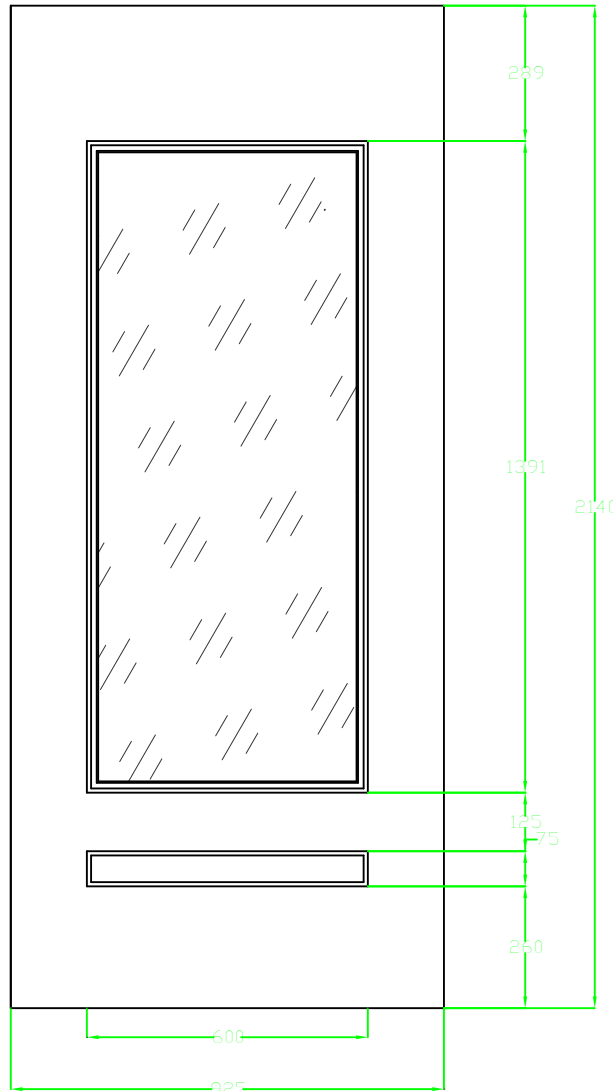

CILL

FRAME EXTENSIONS

COUPLING BAR

DOOR OUTER FRAME

THRESHOLD

CILL

FRAME EXTENSIONS

COUPLING BAR

CLASSIC FRENCH DOOR

CLASSIC FRENCH DOORS
CLASSIC DIMENSIONS
CENTER SEAL
HINGE BOLTS
RESTRICTOR
DOOR OUTER FRAME
THRESHOLD
CILL
FRAME EXTENSIONS
COUPLING BAR

CLASSIC

72 FRAME WITH LOW ALUMINIUM THRESHOLD

MAXIMUM SIZE: 1020 x 2176

MINIMUM SIZE: 920 x 1877

DOUBLE DOORS 72 FRAME WITH LOW ALUMINIUM THRESHOLD

MAXIMUM SIZE: 1934 x 2176

MINIMUM SIZE: 1734x 1877

The overall frame dimensions can be increase or reduced by using other options;

UNIT SIZE: 599 x 1390

APERTURE: 565 x 1356

PRESS BEAD GLAZING

N/A

CLASSIC FRENCH DOORS
CLASSIC DIMENSIONS
CENTER SEAL
HINGE BOLTS
RESTRICTOR
DOOR OUTER FRAME
THRESHOLD
CILL
FRAME EXTENSIONS
COUPLING BAR

CENTER DOOR SEALS