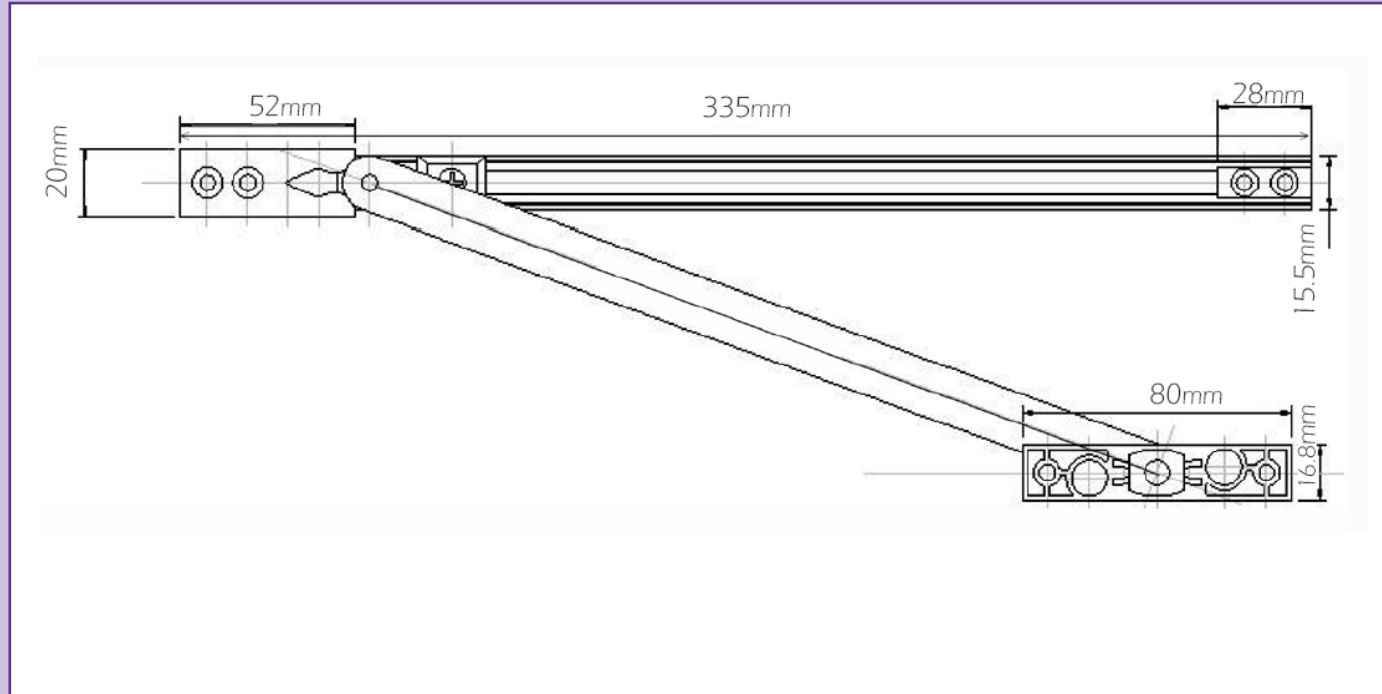

DOOR RESTRICTOR

DOOR OUTER FRAME
THRESHOLD
CILL
FRAME EXTENSIONS
COUPLING BAR

CLASSIC FRENCH DOORS
CLASSIC DIMENSIONS
CENTER SEAL
HINGE BOLTS
RESTRICTOR
DOOR OUTER FRAME
THRESHOLD
CILL
FRAME EXTENSIONS
COUPLING BAR