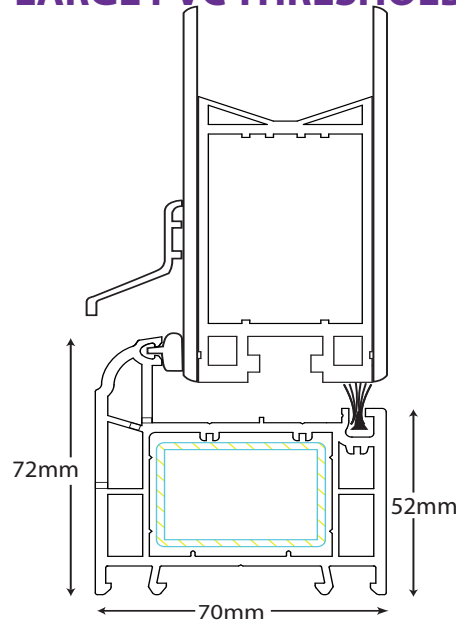

DOOR OUTER FRAME
THRESHOLD
CILL
FRAME EXTENSIONS
COUPLING BAR

CLASSIC FRENCH DOORS
CLASSIC DIMENSIONS
CENTER SEAL
HINGE BOLTS
RESTRICTOR
DOOR OUTER FRAME
THRESHOLD
CILL
FRAME EXTENSIONS
COUPLING BAR

HINGE BOLTS

DOOR OUTER FRAME
THRESHOLD
CILL
FRAME EXTENSIONS
COUPLING BAR

CLASSIC FRENCH DOORS
CLASSIC DIMENSIONS
CENTER SEAL
HINGE BOLTS
RESTRICTOR
DOOR OUTER FRAME
THRESHOLD
CILL
FRAME EXTENSIONS
COUPLING BAR

DOOR RESTRICTOR

DOOR OUTER FRAME
THRESHOLD
CILL
FRAME EXTENSIONS
COUPLING BAR

CLASSIC FRENCH DOORS
CLASSIC DIMENSIONS
CENTER SEAL
HINGE BOLTS
RESTRICTOR
DOOR OUTER FRAME
THRESHOLD
CILL
FRAME EXTENSIONS
COUPLING BAR

LARGE PVC THRESHOLD

OPEN IN ALI THRESHOLD

If the threshold is used with a Pvc cill the cill **MUST** be

reinforced

SLIM PVC THRESHOLD

OPEN OUT ALI THRESHOLD

If the threshold is used with a Pvc cill the cill **MUST** be the 150mm large bed and be reinforced.