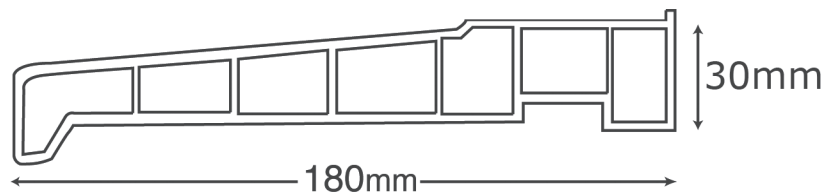

- CLASSIC FRENCH DOORS
- CLASSIC DIMENSIONS
- CENTER SEAL
- HINGE BOLTS
- RESTRICTOR
- DOOR OUTER FRAME
- THRESHOLD
- CILL
- FRAME EXTENSIONS
- COUPLING BAR

LARGE OUTER FRAME

SLIM OUTER FRAME

- CLASSIC FRENCH DOORS
- CLASSIC DIMENSIONS
- CENTER SEAL
- HINGE BOLTS
- RESTRICTOR
- DOOR OUTER FRAME
- THRESHOLD
- CILL
- FRAME EXTENSIONS
- COUPLING BAR

85mm CILL

REINFORCED 150mm CILL

Must be used on ALL French doors with an aluminium threshold

150mm CILL

180mm CILL

- CLASSIC FRENCH DOORS
- CLASSIC DIMENSIONS
- CENTER SEAL
- HINGE BOLTS
- RESTRICTOR
- DOOR OUTER FRAME
- THRESHOLD
- CILL
- FRAME EXTENSIONS
- COUPLING BAR