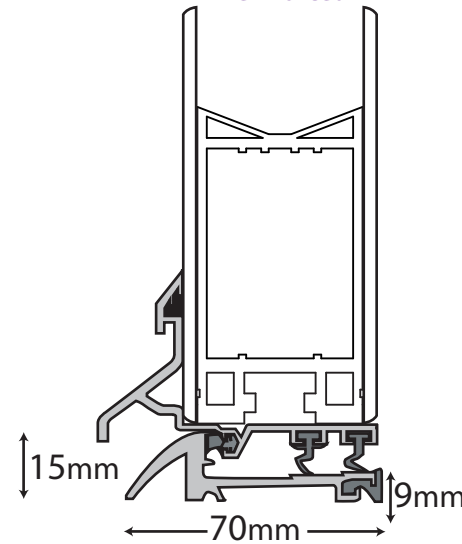

DOOR OUTER FRAME
THRESHOLD
CILL
FRAME EXTENSIONS
COUPLING BAR

CLASSIC FRENCH DOORS
CLASSIC DIMENSIONS
CENTER SEAL
HINGE BOLTS
RESTRICTOR
DOOR OUTER FRAME
THRESHOLD
CILL
FRAME EXTENSIONS
COUPLING BAR

DOOR RESTRICTOR

DOOR OUTER FRAME
THRESHOLD
CILL
FRAME EXTENSIONS
COUPLING BAR

CLASSIC FRENCH DOORS
CLASSIC DIMENSIONS
CENTER SEAL
HINGE BOLTS
RESTRICTOR
DOOR OUTER FRAME
THRESHOLD
CILL
FRAME EXTENSIONS
COUPLING BAR

LARGE PVC THRESHOLD

OPEN IN ALI THRESHOLD

If the threshold is used with a Pvc cill the cill **MUST** be

reinforced

SLIM PVC THRESHOLD

OPEN OUT ALI THRESHOLD

If the threshold is used with a Pvc cill the cill **MUST** be the 150mm large bed and be reinforced.