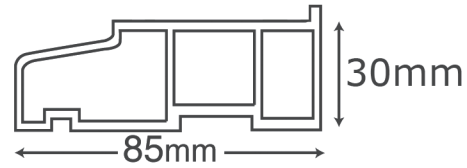

85mm CILL

REINFORCED 150mm CILL

Must be used on ALL French doors with an aluminium threshold

150mm CILL

180mm CILL

- CLASSIC FRENCH DOORS
- CLASSIC DIMENSIONS
- CENTER SEAL
- HINGE BOLTS
- RESTRICTOR
- DOOR OUTER FRAME
- THRESHOLD
- CILL
- FRAME EXTENSIONS
- COUPLING BAR