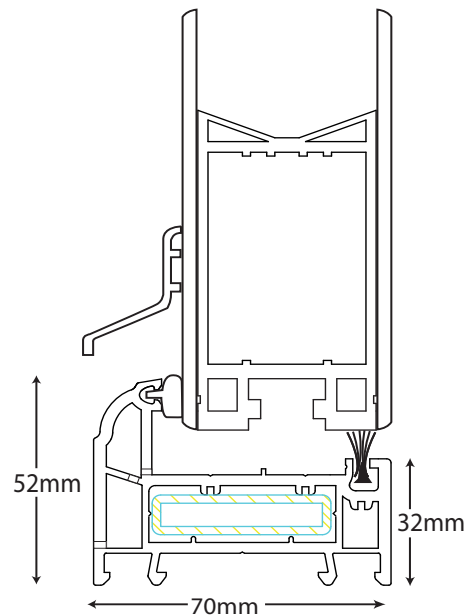

DOOR OUTER FRAME
THRESHOLD
CILL
FRAME EXTENSIONS
COUPLING BAR

CLASSIC FRENCH DOORS
CLASSIC DIMENSIONS
CENTER SEAL
HINGE BOLTS
RESTRICTOR
DOOR OUTER FRAME
THRESHOLD
CILL
FRAME EXTENSIONS
COUPLING BAR

DOOR RESTRICTOR

DOOR OUTER FRAME
THRESHOLD
CILL
FRAME EXTENSIONS
COUPLING BAR

CLASSIC FRENCH DOORS
CLASSIC DIMENSIONS
CENTER SEAL
HINGE BOLTS
RESTRICTOR
DOOR OUTER FRAME
THRESHOLD
CILL
FRAME EXTENSIONS
COUPLING BAR

LARGE PVC THRESHOLD

OPEN IN ALI THRESHOLD

If the threshold is used with a Pvc cill the cill **MUST** be

reinforced

SLIM PVC THRESHOLD

OPEN OUT ALI THRESHOLD

If the threshold is used with a Pvc cill the cill **MUST** be the 150mm large bed and be reinforced.