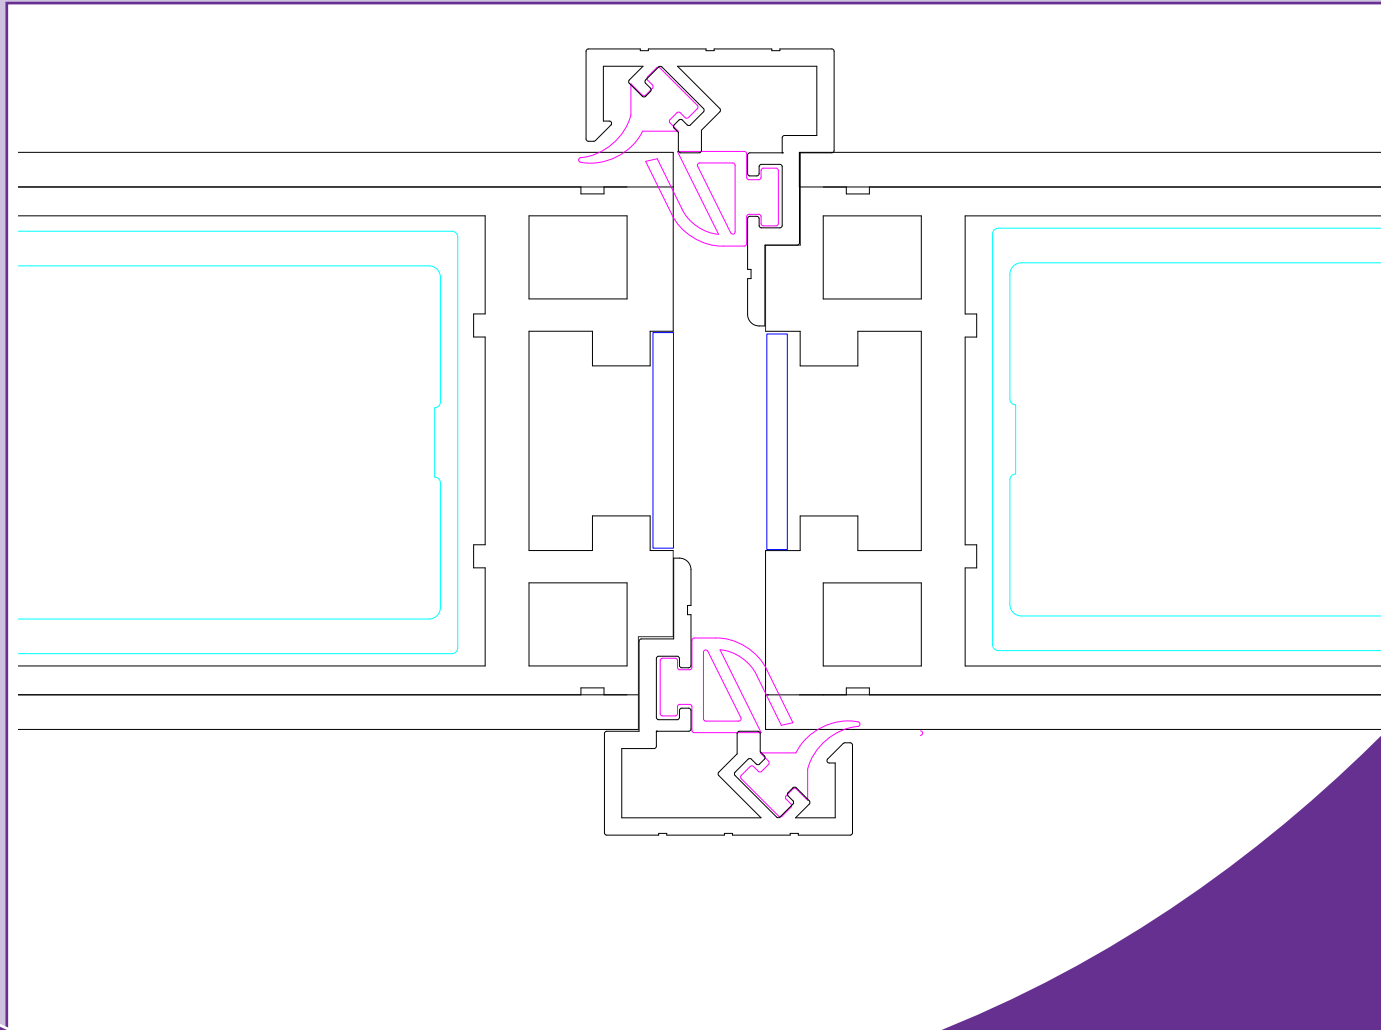

UNIT SIZE: 599 x 1390

APERTURE: 565 x 1356

PRESS BEAD GLAZING

N/A

CLASSIC FRENCH DOORS
CLASSIC DIMENSIONS
CENTER SEAL
HINGE BOLTS
RESTRICTOR
DOOR OUTER FRAME
THRESHOLD
CILL
FRAME EXTENSIONS
COUPLING BAR

CENTER DOOR SEALS