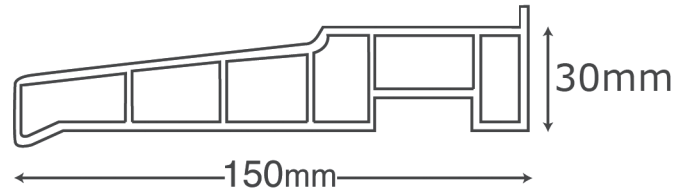

- CLASSIC FRENCH DOORS
- CLASSIC DIMENSIONS
- CENTER SEAL
- HINGE BOLTS
- RESTRICTOR
- DOOR OUTER FRAME
- THRESHOLD
- CILL
- FRAME EXTENSIONS
- COUPLING BAR

LARGE OUTER FRAME

SLIM OUTER FRAME

- CLASSIC FRENCH DOORS
- CLASSIC DIMENSIONS
- CENTER SEAL
- HINGE BOLTS
- RESTRICTOR
- DOOR OUTER FRAME
- THRESHOLD
- CILL
- FRAME EXTENSIONS
- COUPLING BAR

85mm CILL

REINFORCED 150mm CILL

Must be used on ALL French doors with an aluminium threshold

150mm CILL

180mm CILL

- CLASSIC FRENCH DOORS
- CLASSIC DIMENSIONS
- CENTER SEAL
- HINGE BOLTS
- RESTRICTOR
- DOOR OUTER FRAME
- THRESHOLD
- CILL
- FRAME EXTENSIONS
- COUPLING BAR