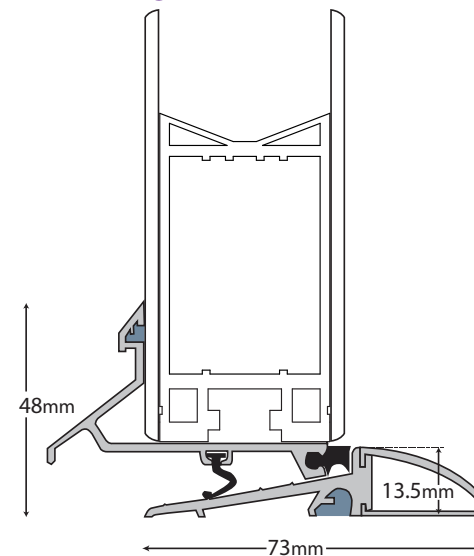

DOOR OUTER FRAME
THRESHOLD
CILL
FRAME EXTENSIONS
COUPLING BAR

CLASSIC FRENCH DOORS
CLASSIC DIMENSIONS
CENTER SEAL
HINGE BOLTS
RESTRICTOR
DOOR OUTER FRAME
THRESHOLD
CILL
FRAME EXTENSIONS
COUPLING BAR

LARGE PVC THRESHOLD

OPEN IN ALI THRESHOLD

If the threshold is used with a Pvc cill the cill **MUST** be

reinforced

SLIM PVC THRESHOLD

OPEN OUT ALI THRESHOLD

If the threshold is used with a Pvc cill the cill **MUST** be the 150mm large bed and be reinforced.

- CLASSIC FRENCH DOORS
- CLASSIC DIMENSIONS
- CENTER SEAL
- HINGE BOLTS
- RESTRICTOR
- DOOR OUTER FRAME
- THRESHOLD
- CILL
- FRAME EXTENSIONS
- COUPLING BAR

LARGE OUTER FRAME

SLIM OUTER FRAME

- CLASSIC FRENCH DOORS
- CLASSIC DIMENSIONS
- CENTER SEAL
- HINGE BOLTS
- RESTRICTOR
- DOOR OUTER FRAME
- THRESHOLD
- CILL
- FRAME EXTENSIONS
- COUPLING BAR