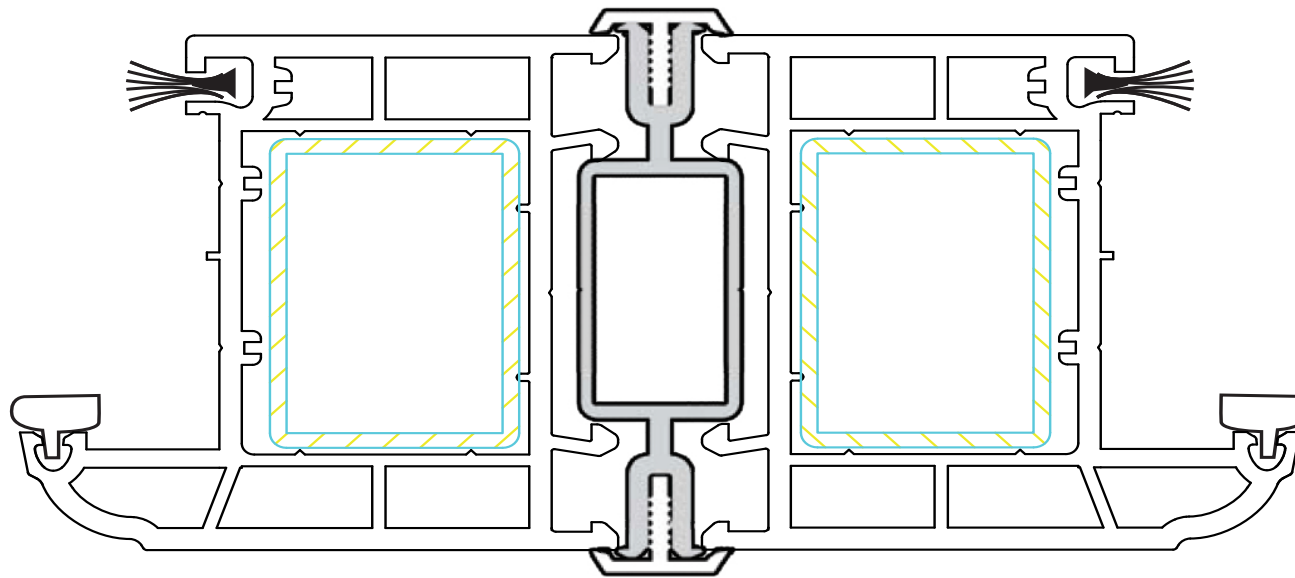

15mm FRAME EXTENSIONS

45mm FRAME EXTENSIONS

- CLASSIC FRENCH DOORS
- CLASSIC DIMENSIONS
- CENTER SEAL
- HINGE BOLTS
- RESTRICTOR
- DOOR OUTER FRAME
- THRESHOLD
- CILL
- FRAME EXTENSIONS
- COUPLING BAR

7mm COUPLING BAR

←52mm→ →7→ ←52mm→

←72mm→ →7→ ←72mm→

- CLASSIC FRENCH DOORS
- CLASSIC DIMENSIONS
- CENTER SEAL
- HINGE BOLTS
- RESTRICTOR
- DOOR OUTER FRAME
- THRESHOLD
- CILL
- FRAME EXTENSIONS
- COUPLING BAR