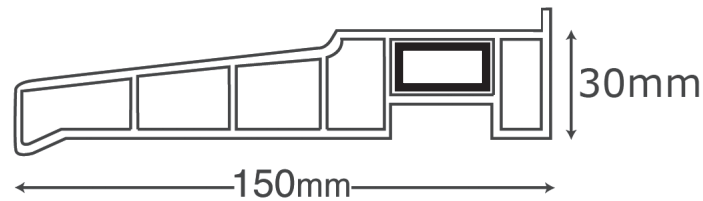

OPEN IN ALI THRESHOLD

If the threshold is used with a Pvc cill the cill **MUST** be

reinforced

SLIM PVC THRESHOLD

OPEN OUT ALI THRESHOLD

If the threshold is used with a Pvc cill the cill **MUST** be the 150mm large bed and be reinforced.

- CLASSIC FRENCH DOORS
- CLASSIC DIMENSIONS
- CENTER SEAL
- HINGE BOLTS
- RESTRICTOR
- DOOR OUTER FRAME
- THRESHOLD
- CILL
- FRAME EXTENSIONS
- COUPLING BAR

LARGE OUTER FRAME

SLIM OUTER FRAME

- CLASSIC FRENCH DOORS
- CLASSIC DIMENSIONS
- CENTER SEAL
- HINGE BOLTS
- RESTRICTOR
- DOOR OUTER FRAME
- THRESHOLD
- CILL
- FRAME EXTENSIONS
- COUPLING BAR

85mm CILL

REINFORCED 150mm CILL

Must be used on ALL French doors with an aluminium threshold

150mm CILL

180mm CILL

- CLASSIC FRENCH DOORS
- CLASSIC DIMENSIONS
- CENTER SEAL
- HINGE BOLTS
- RESTRICTOR
- DOOR OUTER FRAME
- THRESHOLD
- CILL
- FRAME EXTENSIONS
- COUPLING BAR