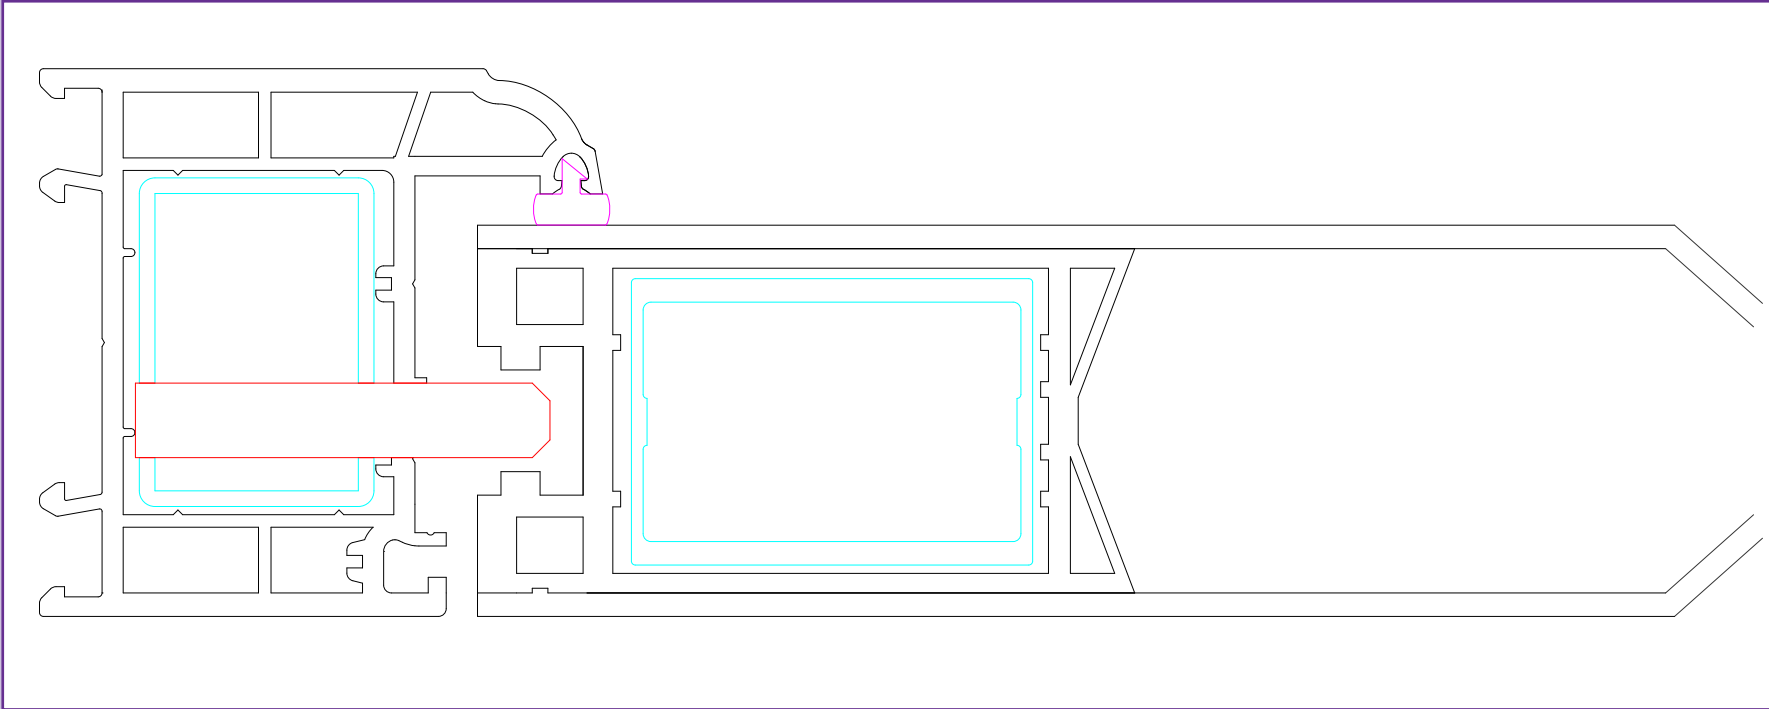

HINGE BOLTS

DOOR OUTER FRAME
THRESHOLD
CILL
FRAME EXTENSIONS
COUPLING BAR

CLASSIC FRENCH DOORS
CLASSIC DIMENSIONS
CENTER SEAL
HINGE BOLTS
RESTRICTOR
DOOR OUTER FRAME
THRESHOLD
CILL
FRAME EXTENSIONS
COUPLING BAR